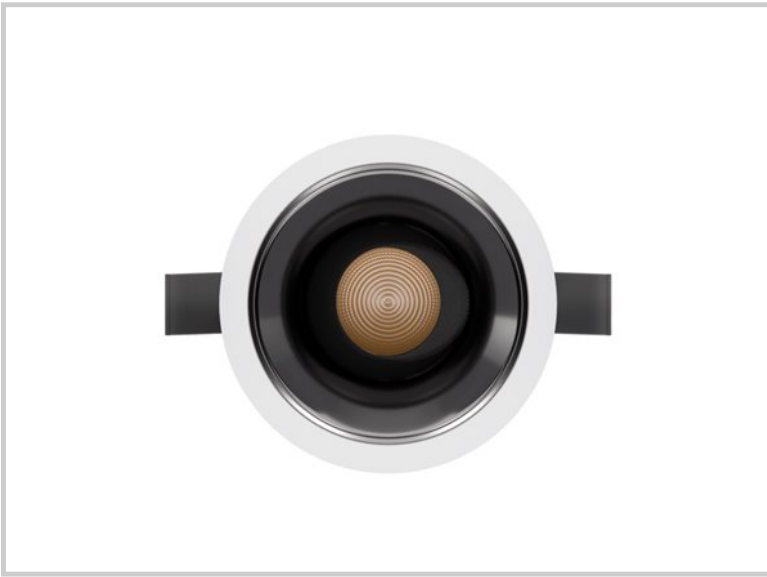

Reference: D42269

Kulo B 15W D42269

Diameter (mm)	Ø82
Embedding diameter (mm)	Ø75
Embedding depth (mm)	105
System power (W)	15W
Luminous flow (lm)	1250lm
Voltage	220 - 240V AC 50/60Hz
Degree of protection	IP65 partie visible IP44 encastré
Luminaire life (h)	50'000
Driver lifetime (h)	50'000
Beam angle	Lèche mur asymetrique
Finishing	White
Light source	Direct
UGR	<13
MacAdam	<3
IRC	>90
Fixation	Encastré
CDL type	Direct
Protection class	Classe II
Matter	Aluminium moulé sous pression
Warranty	5 years
Color temperature	4000K
Light regulation	Dali
Operating temperature	-20 +40°C
Orientation	Oui
Efficiency	83lm/W
Reflector	Nickelé noir