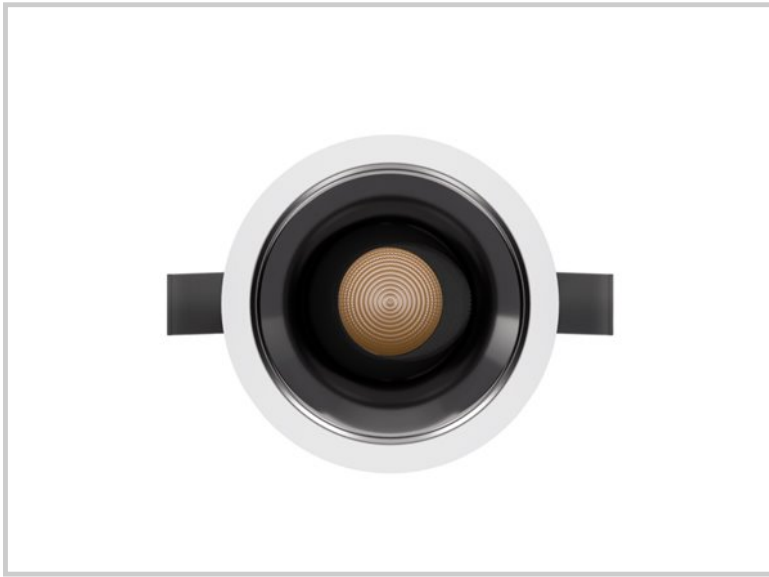

Reference: D42271

Kulo B 15W D42271

Diameter (mm)	Ø82
Embedding diameter (mm)	Ø75
Embedding depth (mm)	105
System power (W)	15W
Luminous flow (lm)	1250lm
Voltage	220 - 240V AC 50/60Hz
Degree of protection	IP65 partie visible IP44 encastré
Luminaire life (h)	50'000
Driver lifetime (h)	50'000
Beam angle	Lèche mur asymetrique
Finishing	White
Light source	Direct
UGR	<13
MacAdam	<3
IRC	>90
Fixation	Encastré
CDL type	Direct
Protection class	Classe II
Matter	Aluminium moulé sous pression
Warranty	5 years
Color temperature	5000K
Light regulation	On / Off
Operating temperature	-20 +40°C
Orientation	Oui
Efficiency	83lm/W
Reflector	Blanc mat