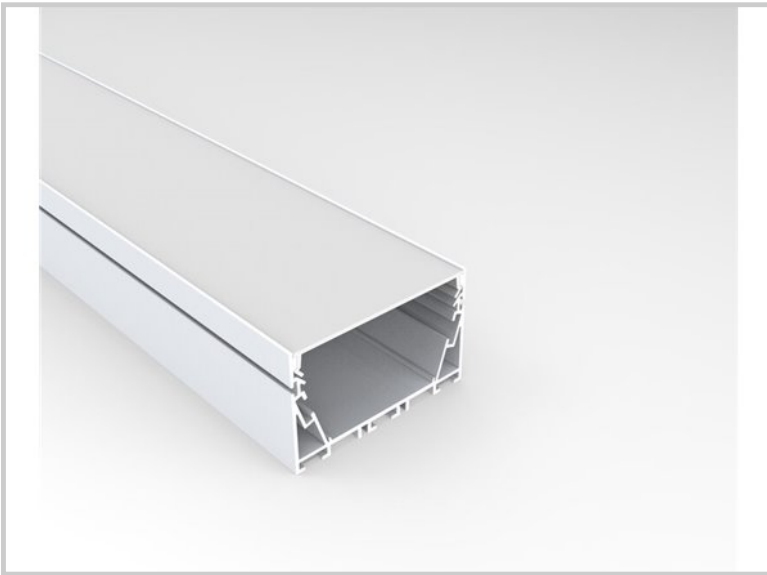

Reference: Z10600

892

Lenght (mm)	1000mm, 2000mm , 3000mm ou sur demande
Width (mm)	68
Height (mm)	42
Largeur encastrement (mm)	68
Embedding depth (mm)	42
Degree of protection	IP20
Beam angle	120°
Finishing	Noir mat
Diffuser	Opal
Fixation	Encastré trimless
CDL type	Direct
Matter	Aluminium
Warranty	5ans