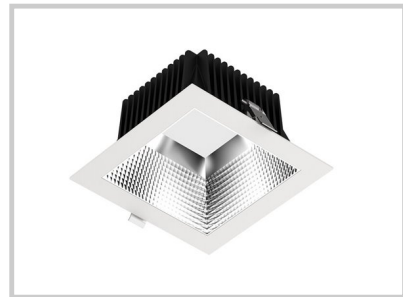

Reference: C45005

Woudo 190 C45005

Lenght (mm)	190
Width (mm)	190
Depth (mm)	102
Recessed length (mm)	170
Largeur encastrement (mm)	170
Embedding depth (mm)	102
System power (W)	Paramétrable micro-siwitch : 18W / 22W / 25W / 32W
Luminous flow (lm)	1675lm / 2000lm / 2275lm / 2800lm
Voltage	220 - 240V AC
Degree of protection	IP44 LED sinon IP40
Luminaire life (h)	50'000
Driver lifetime (h)	50'000
Beam angle	60°
Finishing	Black
Light source	SMD
UGR	<19
IK resistance	IK06
IRC	>80
Fixation	Encastré
CDL type	Direct
Protection class	Classe II
Matter	Aluminium + PC
Warranty	5ans
Color temperature	5700K
Light regulation	On/Off
Operating temperature	-20°C ~45°C