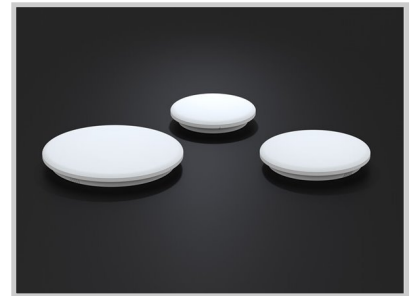

Reference: S1526

Zippy 275 S1526

Height (mm)	48
Diameter (mm)	Ø275
System power (W)	18W
Luminous flow (lm)	1200lm
Voltage	220-240V AC
Degree of protection	IP54
Luminaire life (h)	50'000
Driver lifetime (h)	50'000
Beam angle	120°
Finishing	White
Light source	SMD
IK resistance	IK08
IRC	>80
Diffuser	Opal
Fixation	Applique
CDL type	Direct
Protection class	Classe II
Matter	PC
Warranty	5ans
Color temperature	5700K
Light regulation	On / Off
Operating temperature	-20°C~45°C
Presence detector	Oui
Light detector	Oui
Orientation	Non
Efficiency	~100lm/W