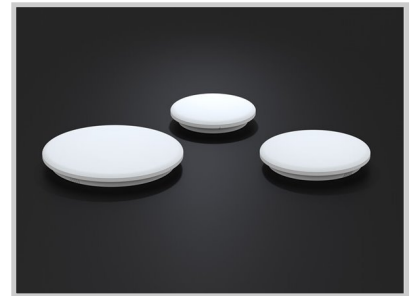

Reference: **S1529**

Zippy 275 S1529

Height (mm)	48
Diameter (mm)	Ø275
System power (W)	18W
Luminous flow (lm)	1200lm
Voltage	220-240V AC
Degree of protection	IP54
Luminaire life (h)	50'000
Driver lifetime (h)	50'000
Beam angle	120°
Finishing	White
Light source	SMD
IK resistance	IK08
IRC	>80
Diffuser	Opal
Fixation	Applique
CDL type	Direct
Protection class	Classe II
Matter	PC
Warranty	5ans
Color temperature	3CCT : 3000K / 4000K / 5700K
Light regulation	Dali
Operating temperature	-20°C~45°C
Presence detector	Oui
Light detector	Oui
Orientation	Non
Efficiency	~100lm/W