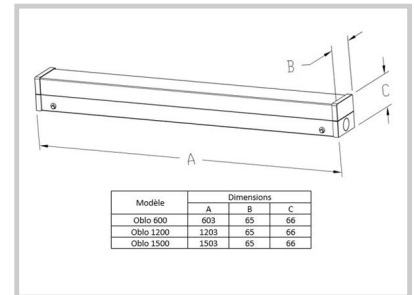

Reference: C12902

Oblo 1500 C12902

Lenght (mm)	1503
Width (mm)	65
Height (mm)	66
System power (W)	Paramétrable micro switch : 35W / 60W
Luminous flow (lm)	4100lm / 6250lm
Voltage	220 - 240V AC
Degree of protection	IP20
Luminaire life (h)	50'000
Driver lifetime (h)	50'000
Beam angle	120°
Finishing	White
Light source	SMD
IK resistance	IK08
IRC	>80
Diffuser	Opal
Fixation	Applique / Suspensu
Matter	Tôle d'acier laminée et plastique
Warranty	5ans
Color temperature	3CCT : 3000K / 4000K / 5700K
Light regulation	On / Off
Operating temperature	-20°C ~40°C
Efficiency	105lm/W
Notes	Eclairage de secours sur demande
Flicker	Sans scintillement
Weight	1,7Kg