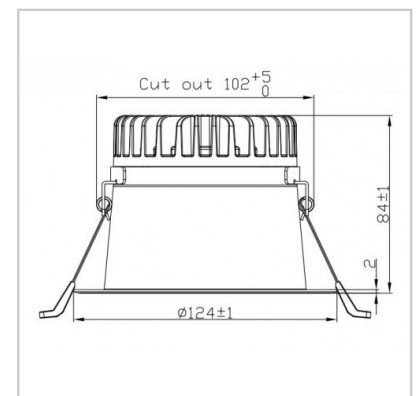

Diameter (mm)	100mm
System power (W)	20W
Luminous flow (lm)	2000lm
Voltage	110-277Vac
Degree of protection	IP44
Luminaire life (h)	50'000H
Driver lifetime (h)	50'000H
Beam angle	85°
Finishing	Yellow
Light source	SMD2835
UGR	19
IK resistance	IK08
MacAdam	4
Fixation	Encastré
Driver output amperage	160mA-1100mA
Driver output voltage	24-42V
Protection class	Class II
Warranty	5 years
Color temperature	3000K
Light regulation	DALI
Operating temperature	-20°C ~40°C