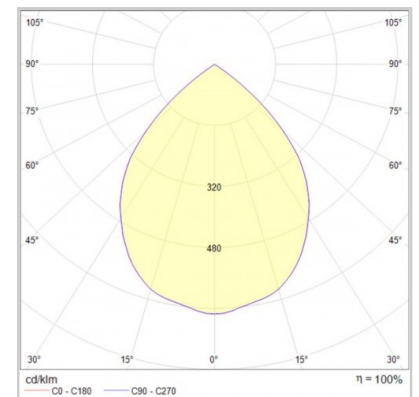

Diameter (mm)	100mm
System power (W)	20W
Luminous flow (lm)	2000lm
Voltage	110-277Vac
Degree of protection	IP44
Luminaire life (h)	50'000H
Driver lifetime (h)	50'000H
Beam angle	85°
Finishing	Yellow
Light source	SMD2835
UGR	19
IK resistance	IK08
MacAdam	4
Fixation	Encastré
Driver output amperage	160mA-1100mA
Driver output voltage	24-42V
Protection class	Class II
Warranty	5 years
Color temperature	3000K
Light regulation	DALI
Operating temperature	-20°C ~40°C