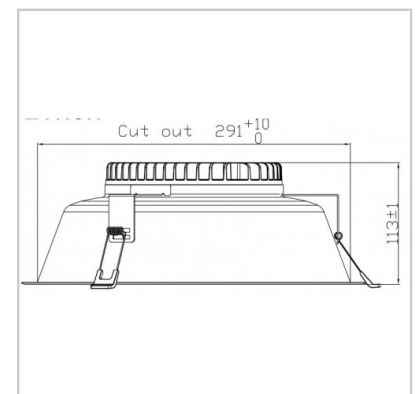

Diameter (mm)	300mm
System power (W)	20W
Luminous flow (lm)	2000lm
Voltage	110-277Vac
Degree of protection	IP44
Luminaire life (h)	50'000H
Driver lifetime (h)	50'000H
Beam angle	85°
Finishing	Black
Fixation	Encastré
Driver output amperage	160mA-1100mA
Driver output voltage	24-42V
Protection class	Class II
Warranty	5 years
Color temperature	3000K
Light regulation	DALI
Operating temperature	-20°C ~40°C