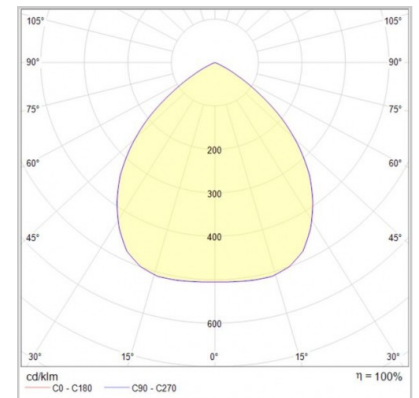

Diameter (mm)	300mm
System power (W)	20W
Luminous flow (lm)	2000lm
Voltage	110-277Vac
Degree of protection	IP44
Luminaire life (h)	50'000H
Driver lifetime (h)	50'000H
Beam angle	85°
Finishing	Black
Fixation	Encastré
Driver output amperage	160mA-1100mA
Driver output voltage	24-42V
Protection class	Class II
Warranty	5 years
Color temperature	3000K
Light regulation	DALI
Operating temperature	-20°C ~40°C