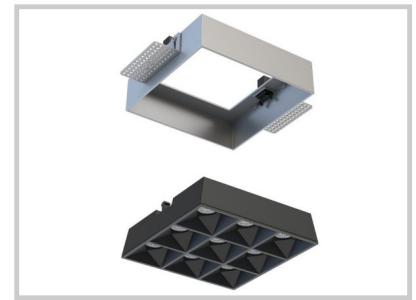

Reference: D20101

HALO9T D20101

Lenght (mm)	125
Width (mm)	125
Depth (mm)	35
Largeur encastrement (mm)	127
Embedding depth (mm)	127
System power (W)	8W
Luminous flow (lm)	850lm
Voltage	200-240V AC
Degree of protection	IP20
Luminaire life (h)	50'000H
Driver lifetime (h)	50'000H
Beam angle	35°
Finishing	Blanc RAL9003
Light source	LED 3535
UGR	14
MacAdam	3
IRC	80
Diffuser	PC
Fixation	Trimless
CDL type	Direct
Driver brand	Osram
Driver output amperage	250mA
Driver output voltage	25-42V
Protection class	Class II
Matter	
Warranty	5 years