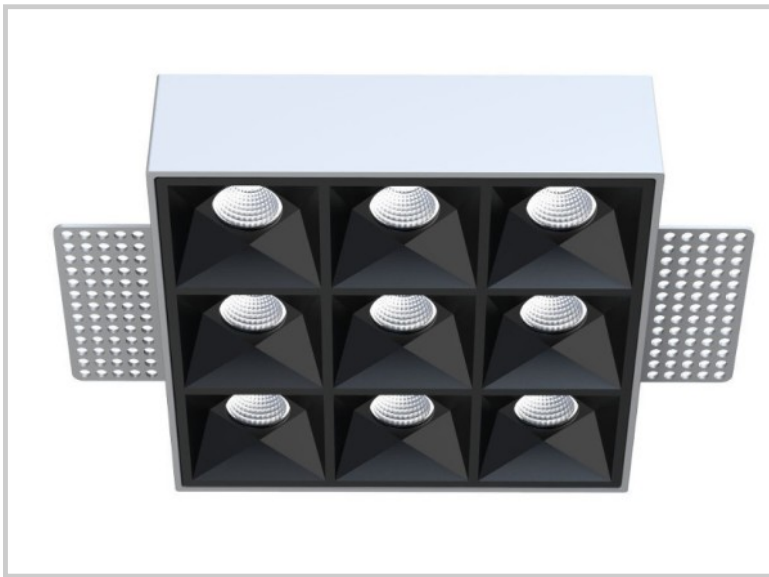

Reference: D20101

HALO9T D20101

Lenght (mm)	125
Width (mm)	125
Depth (mm)	35
Largeur encastrement (mm)	127
Embedding depth (mm)	127
System power (W)	8W
Luminous flow (lm)	850lm
Voltage	200-240V AC
Degree of protection	IP20
Luminaire life (h)	50'000H
Driver lifetime (h)	50'000H
Beam angle	35°
Finishing	Blanc RAL9003
Light source	LED 3535
UGR	14
MacAdam	3
IRC	80
Diffuser	PC
Fixation	Trimless
CDL type	Direct
Driver brand	Osram
Driver output amperage	250mA
Driver output voltage	25-42V
Protection class	Class II
Matter	
Warranty	5 years