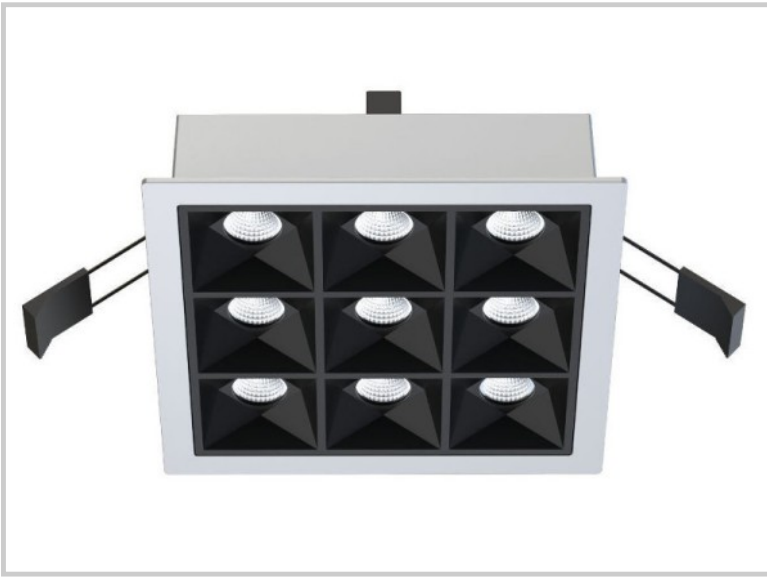

Reference: **D20186**

HALO9E D20186

Length (mm)	141
Width (mm)	141
Depth (mm)	48
Largeur encastrement (mm)	130
Embedding depth (mm)	130
System power (W)	8W
Luminous flow (lm)	850lm
Voltage	200-240V AC
Degree of protection	IP20
Luminaire life (h)	50'000h
Driver lifetime (h)	50'000h
Beam angle	35°
Finishing	Black -RAL7021
Light source	LED 3535
UGR	14
MacAdam	3
IRC	80
Diffuser	PC
Fixation	Encastré
CDL type	Direct
Driver brand	Osram
Driver output amperage	250mA
Driver output voltage	25-42V
Protection class	Class II
Matter	
Warranty	5 years