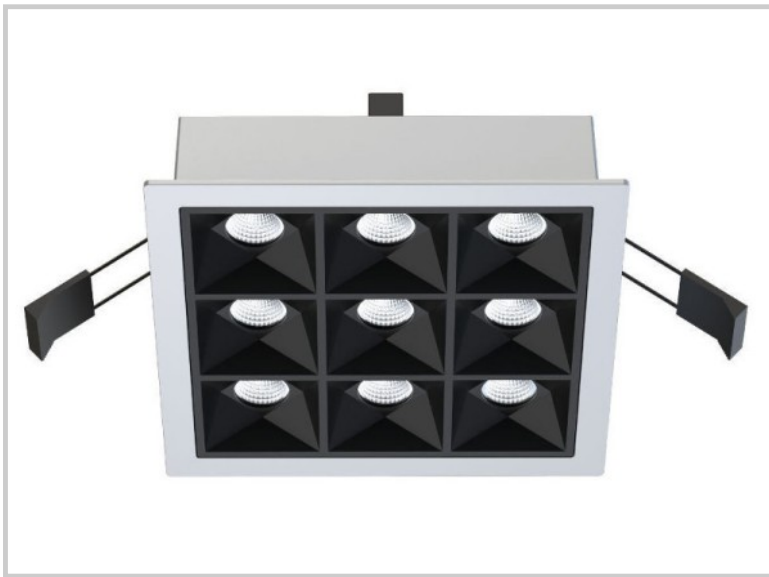

Reference: D20366

HALO9E D20366

Length (mm)	141
Width (mm)	141
Depth (mm)	48
Largeur encastrement (mm)	130
Embedding depth (mm)	130
System power (W)	18W
Luminous flow (lm)	1900lm
Voltage	200-240V AC
Degree of protection	IP20
Luminaire life (h)	50'000h
Driver lifetime (h)	50'000h
Beam angle	35°
Finishing	Black -RAL7021
Light source	LED 3535
UGR	14
MacAdam	3
IRC	80
Diffuser	PC
Fixation	Encastré
CDL type	Direct
Driver brand	BOKE
Driver output amperage	600mA
Driver output voltage	3-42V
Protection class	Class II
Matter	
Warranty	5 years