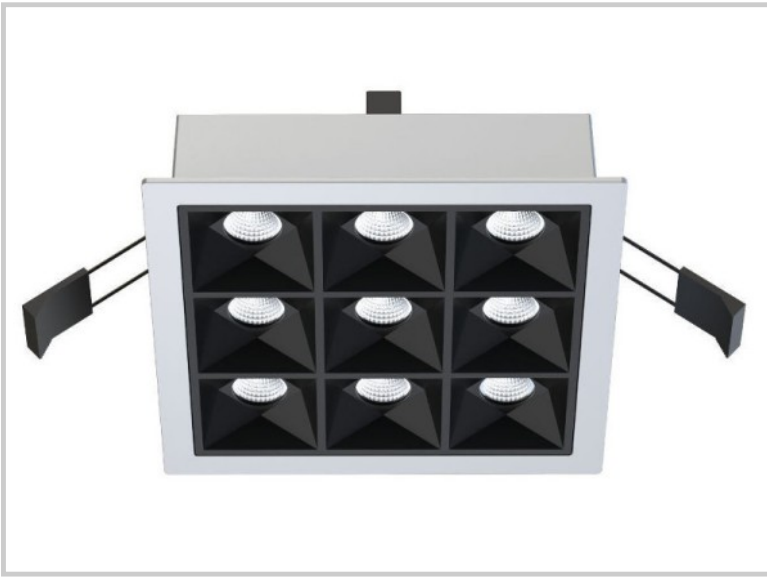

Reference: D20386

HALO9E D20386

Lenght (mm)	141
Width (mm)	141
Depth (mm)	48
Largeur encastrement (mm)	130
Embedding depth (mm)	130
System power (W)	18W
Luminous flow (lm)	1900lm
Voltage	200-240V AC
Degree of protection	IP20
Luminaire life (h)	50'000H
Driver lifetime (h)	50'000H
Beam angle	65°
Finishing	Black -RAL7021
Light source	LED 3535
UGR	17
MacAdam	3
IRC	80
Diffuser	PC
Fixation	Encastré
CDL type	Direct
Driver brand	BOKE
Driver output amperage	600mA
Driver output voltage	3-42V
Protection class	Class II
Matter	
Warranty	5 years