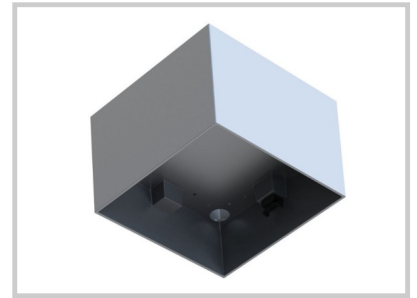

Reference: D20391

HALO9A D20391

Lenght (mm)	128
Width (mm)	128
Depth (mm)	88
System power (W)	8W
Luminous flow (lm)	850lm
Voltage	200-240V AC
Degree of protection	IP20
Luminaire life (h)	50'000H
Driver lifetime (h)	50'000H
Beam angle	65°
Finishing	Argent RAL9006
Light source	LED 3535
UGR	17
MacAdam	3
IRC	80
Diffuser	PC
Fixation	Applique
CDL type	Direct
Driver brand	BOKE
Driver output amperage	250mA
Driver output voltage	25-42V
Protection class	Class II
Matter	
Warranty	5 years
Color temperature	3000K
Light regulation	On-off