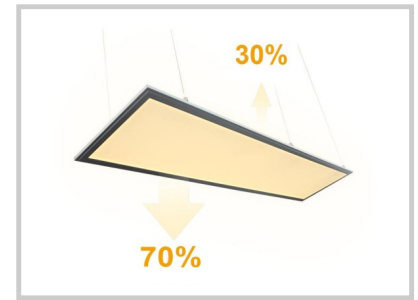

Reference: P04053

UPDN3030 P04053

Recessed length (mm)	295mm
Largeur encastrement (mm)	295
Embedding depth (mm)	10
System power (W)	12W
Luminous flow (lm)	1217lm
Voltage	24-30V
Degree of protection	IP40
Luminaire life (h)	50'000H
Driver lifetime (h)	90'000H
Beam angle	120°
Light source	SMD2835
UGR	22
IK resistance	IK06
MacAdam	3
IRC	80
Fixation	Suspendu
Driver brand	Lifud
Driver output amperage	0.35A
Driver output voltage	220-240V
Warranty	3 years
Color temperature	6000K
Light regulation	On-off
Operating temperature	0° - 40°